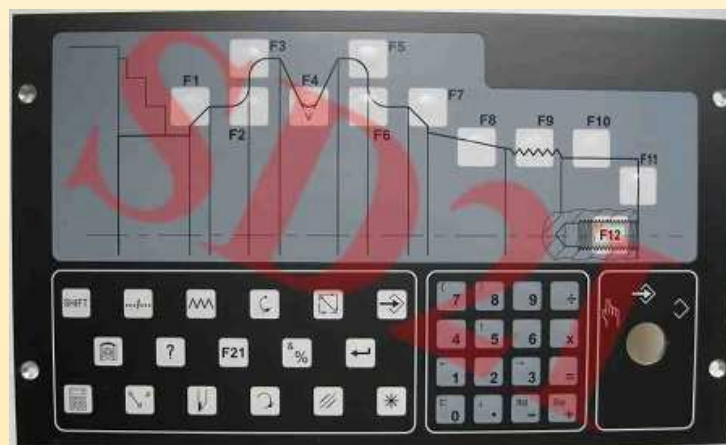

Specification

Membrane keyboard

NUM0206 202 798 :

CLAV080398

Model name	CLAV080398
Outline dimension	385mm x 230mm
Window dimension	NA
Window position	NA
Key quantity	45
Length output cable	2 * 100mm
Output connector	BERG 2*14 pts
Number of wires	1*7 + 1*11
Serigraphy	3 Colors
Adhesive	Back polyester 3M